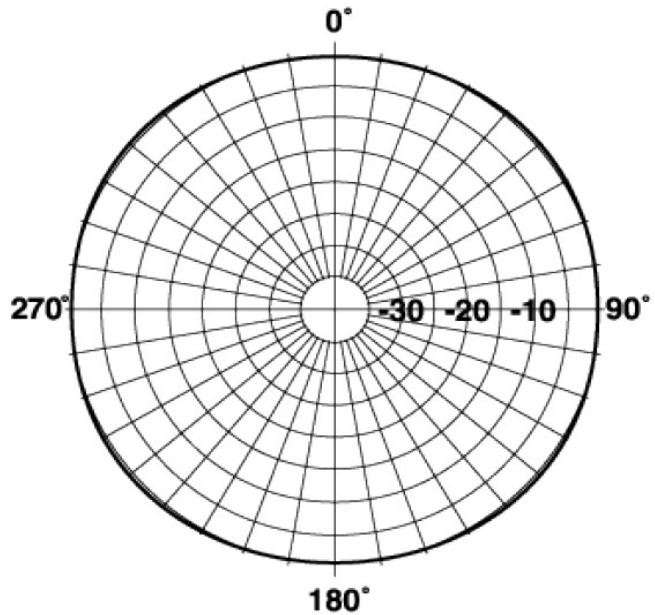

Horizontal Pattern

All information contained in this datasheet is subject to confirmation at time of ordering