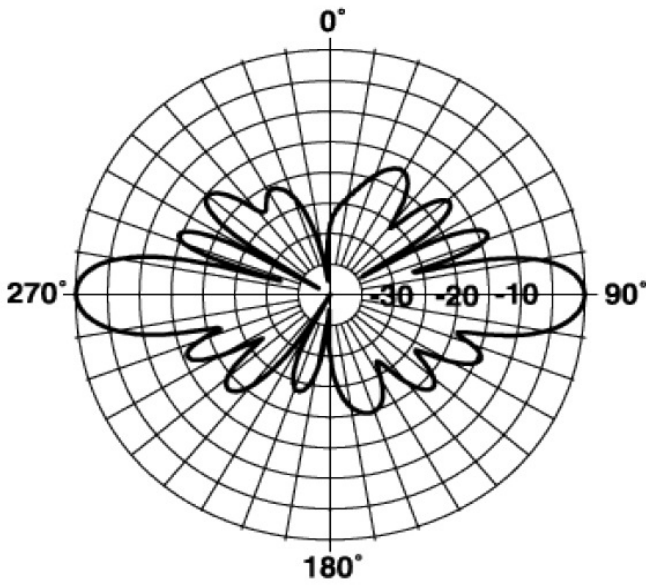

COMMANDER Omni Fiberglass Antenna, 279-281, 8.1dBi, N Female

Please visit us on the internet at <http://www.commandertech.com>

Other Documentation

Vertical Pattern