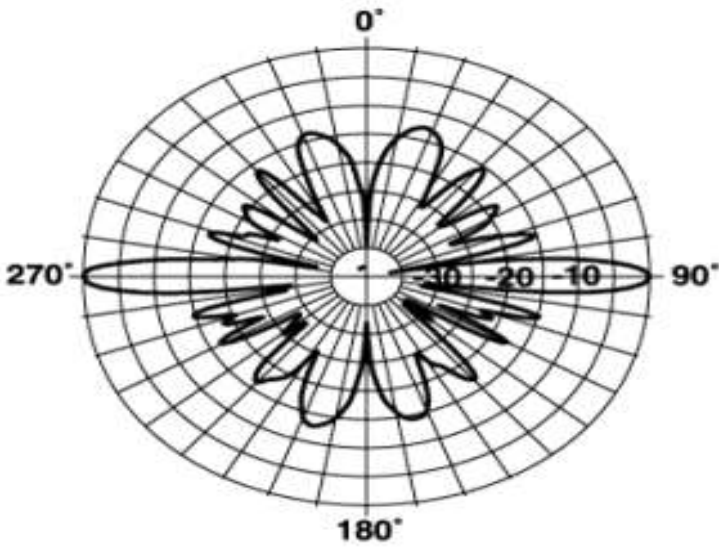

COMMANDER Omni Fiberglass Antenna, 800-836, 11.1dBi, N Female

Please visit us on the internet at <http://www.commandertech.com>

Other Documentation

Vertical Pattern