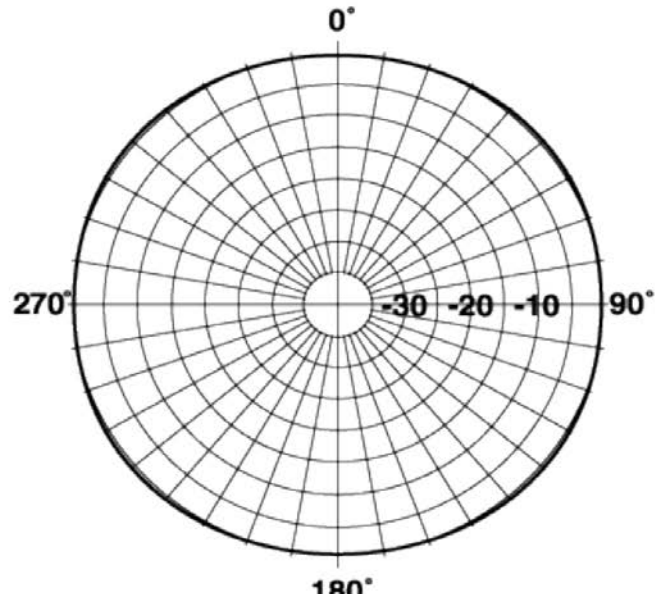

This antenna utilizes copper radiating elements and is encased in small diameter fiberglass to reduce wind resistance. Commander Antennas incorporate design enhancements not normally available in other fiberglass collinear antennas of comparable size.

Technical Specifications

Frequency Range, MHz	806-866
Horizontal Pattern	Omni Directional
Antenna Type	Fiberglass Omni
Electrical Down Tilt, deg	0
Gain, dBi (dBd)	6.1 (4)
Vertical Beamwidth, deg	25
Connector Type	N Female
Connector Location	Bottom
Mounting Type	Fixed
Polarization	Vertical
Orientation	Upright
Mounting Hardware	46 Clamp Set
Rated Wind Speed, km/h (mph)	200 (125)
VSWR	< 1.5 : 1
Bandwidth for 1.5 : 1 VSWR, MHz	60
3rd Order IMP @ 2 x 43 dBm, dBc	-130
Maximum Power Input, W	500
Lightning Protection	Direct Ground
Impedance, Ohms	50
Overall Length, m (ft)	1.07 (3.5)
Element Housing Length, m (ft)	.76 (2.5)
Mounting Pipe Diameter, m (in)	.04 (1.66)
Support Pipe Length, m (ft)	.03 (1)
Weight, kg (lb)	2 (4)
Radiating Element Material	Copper Alloy
Element Housing Material	Fiberglass
Support Pipe Material	6061-T6 Aluminum
Max Wind Loading Area m ² (ft ²)	.0028 (0.3)
Survival Wind Speed, km/h (mph)	241 (150)
Bend Mom @ Rated Wind 1" Below Top of Mt Pipe, N m (ft lbf)	49 (36)
Wind Load - Side @ Rated Wind, N (lbf)	120 (27)
Shipping Weight, kg (lb)	7.7 (17)
Packing Dimensions, HxWxD mm (in)	1710 x 100 x 100 (67.32 x 3.94 x 3.94)
Packing Dimensions, HxWxD, m (ft)	1.71 x 0.1 x 0.1 (5.6 x 0.33 x 0.33)
Shipping Dimensions of Accessory - HxWxD, m (ft)	Packed With Antenna
Shipping Mode	UPS

Notes

Commander Omni Fiberglass Antenna, 806-866, 6.1 dBi, N Female

Please visit us on the internet at <http://www.commandertech.com>

Other Documentation

Vertical Pattern

Horizontal Pattern

All information contained in this datasheet is subject to confirmation at time of ordering