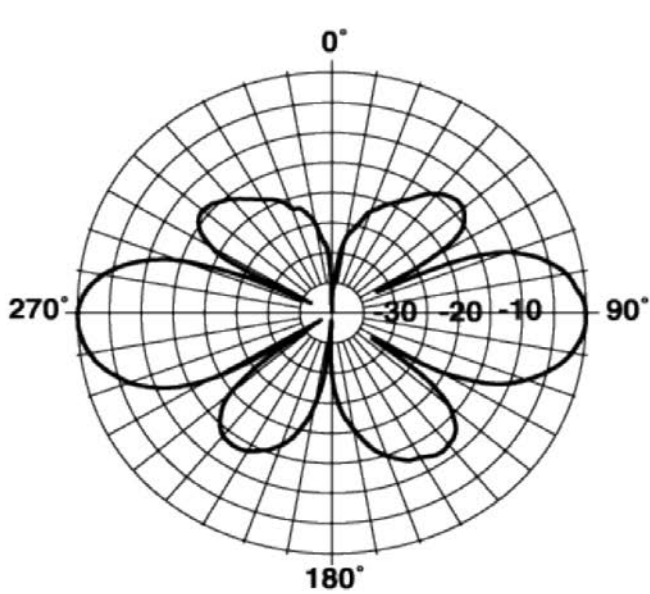

Commander Omni Fiberglass Antenna, 806-866, 6.1 dBi, N Female

Please visit us on the internet at <http://www.commandertech.com>

Other Documentation

Vertical Pattern