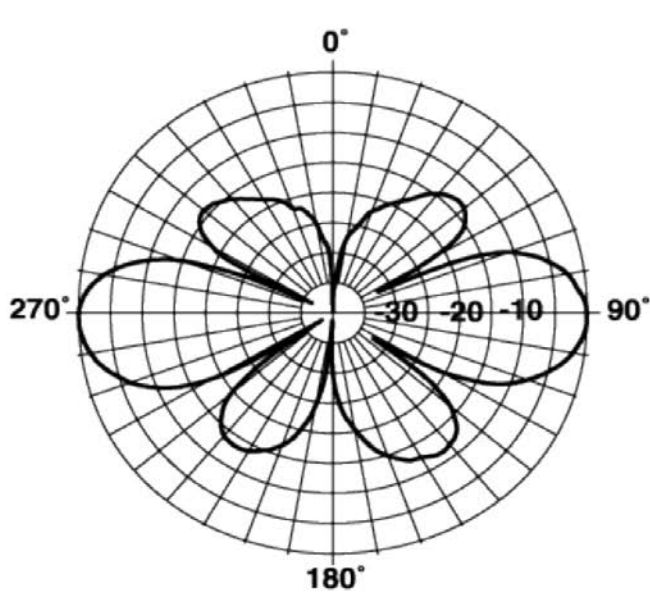

Commander Omni Fiberglass Antenna, 836-896, 6.1 dBi, N Female

Please visit us on the internet at <http://www.commandertech.com>

Other Documentation

Vertical Pattern