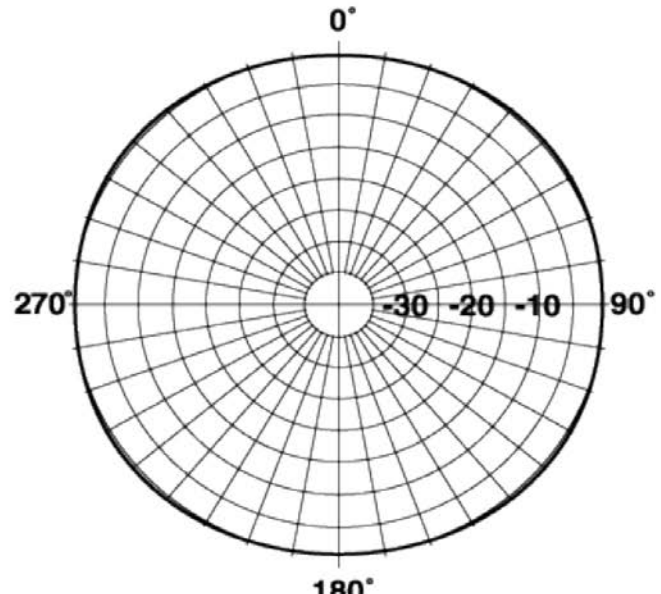

This antenna utilizes copper radiating elements and is encased in small diameter fiberglass to reduce wind resistance. Commander Antennas incorporate design enhancements not normally available in other fiberglass collinear antennas of comparable size.

**Technical Specifications**

Frequency Range, MHz	836-896
Horizontal Pattern	Omni Directional
Antenna Type	Fiberglass Omni
Electrical Down Tilt, deg	0
Gain, dBi (dBd)	6.1 (4)
Vertical Beamwidth, deg	25
Connector Type	N Female
Connector Location	Bottom
Mounting Type	Fixed
Polarization	Vertical
Orientation	Upright
Mounting Hardware	46 Clamp Set
Rated Wind Speed, km/h (mph)	200 (125)
VSWR	< 1.5 : 1
Bandwidth for 1.5 : 1 VSWR, MHz	60
3rd Order IMP @ 2 x 43 dBm, dBc	-130
Maximum Power Input, W	500
Lightning Protection	Direct Ground
Impedance, Ohms	50
Overall Length, m (ft)	1.01 (3.3)
Element Housing Length, m (ft)	.7 (2.3)
Mounting Pipe Diameter, m (in)	.04 (1.66)
Support Pipe Length, m (ft)	.03 (1)
Weight, kg (lb)	2 (4)
Radiating Element Material	Copper Alloy
Element Housing Material	Fiberglass
Support Pipe Material	6061-T6 Aluminum
Max Wind Loading Area m <sup>2</sup> (ft <sup>2</sup> )	.0027 (0.29)
Survival Wind Speed, km/h (mph)	241 (150)
Bend Mom @ Rated Wind 1" Below Top of Mt Pipe, N m (ft lbf)	45 (33)
Wind Load - Side @ Rated Wind, N (lbf)	116 (26)
Shipping Weight, kg (lb)	7.7 (17)
Packing Dimensions, HxWxD mm (in)	1710 x 100 x 100 (67.32 x 3.94 x 3.94)
Packing Dimensions, HxWxD, m (ft)	1.71 x 0.1 x 0.1 (5.6 x 0.33 x 0.33)
Shipping Dimensions of Accessory - HxWxD, m (ft)	Packed With Antenna
Shipping Mode	UPS

**Notes**

Commander Omni Fiberglass Antenna, 836-896, 6.1 dBi, N Female

Please visit us on the internet at <http://www.commandertech.com>

Other Documentation

Vertical Pattern

Horizontal Pattern

All information contained in this datasheet is subject to confirmation at time of ordering