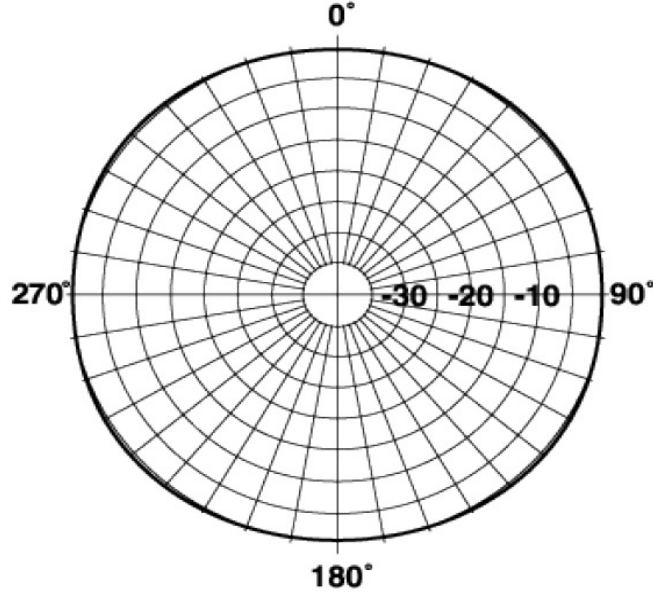

Technical Specifications

Frequency Band	300-699.9 MHz
Horizontal Pattern	Omni Directional
Antenna Type	Fiberglass Omni
Electrical Down Tilt Option	Fixed
Gain, dBi (dBd)	12.1 (10)
Frequency Range, MHz	494-506
Connector Type	N Female
Connector Location	Bottom
Mounting Type	Fixed
Electrical Down Tilt, deg	0
Orientation	Upright
Mounting Hardware	46 Clamp Set
Rated Wind Speed, km/h (mph)	160 (100)
Gain (Omni), dBi (dBd)	12.14 (10)
VSWR	< 1.5 : 1
Vertical Beamwidth, deg	7
Polarization	Vertical
Maximum Power Input, W	500
Lightning Protection	Direct Ground
3rd Order IMP @ 2 x 43 dBm, dBc	-130
Impedance, Ohms	50
Overall Length, m (ft)	5.73 (18.8)
Element Housing Length, m (ft)	5.06 (16.6)
Mounting Pipe Diameter, m (in)	0.07 (2.75)
Support Pipe Length, m (ft)	0.61 (2)
Weight, kg (lb)	10 (21)
Radiating Element Material	Copper
Element Housing Material	Fiberglass
Support Pipe Material	Aluminum Alloy
Max Wind Loading Area m ² (ft ²)	0.164 (1.77)
Survival Wind Speed, km/h (mph)	200 (125)
Bend Mom @ Rated Wind 1" Below Top of Mt Pipe, N m (ft lbf)	792 (584)
Wind Load - Side @ Rated Wind, N (lbf)	316 (71)
Shipping Weight, kg (lb)	25.9 (57)
Packing Dimensions, HxWxD mm (in)	7320 x 100 x 100 (288.18 X 3.94 X 3.94)
Packing Dimensions, HxWxD, m (ft)	7.32 x 0.1 x 0.1 (24 x 0.33 x 0.33)
Shipping Dimensions of Accessory, HxWxD, m (ft)	Packed with Antenna
Shipping Mode	Common Carrier

All ii

Notes

COMMANDER Omni Fiberglass Antenna, 494-506, 12.1dBi, N Female

Please visit us on the internet at <http://www.commandertech.com>

Other Documentation

Vertical Pattern

Horizontal Pattern

All i