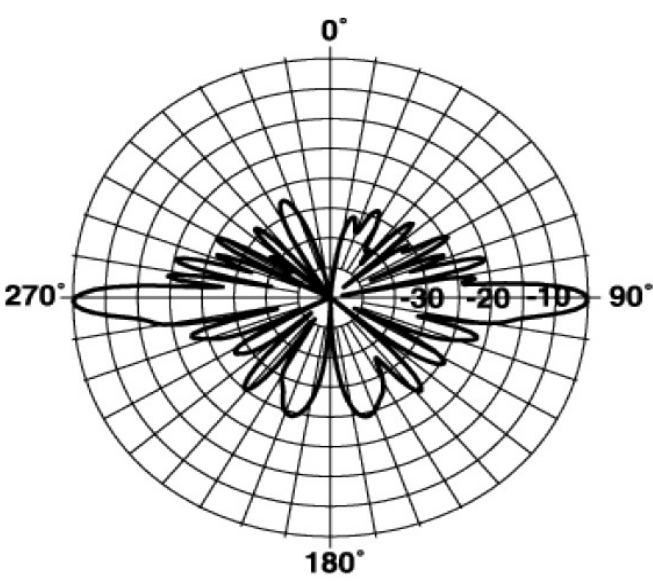

COMMANDER Omni Fiberglass Antenna, 494-506, 12.1dBi, N Female

Please visit us on the internet at <http://www.commandertech.com>

Other Documentation

Vertical Pattern