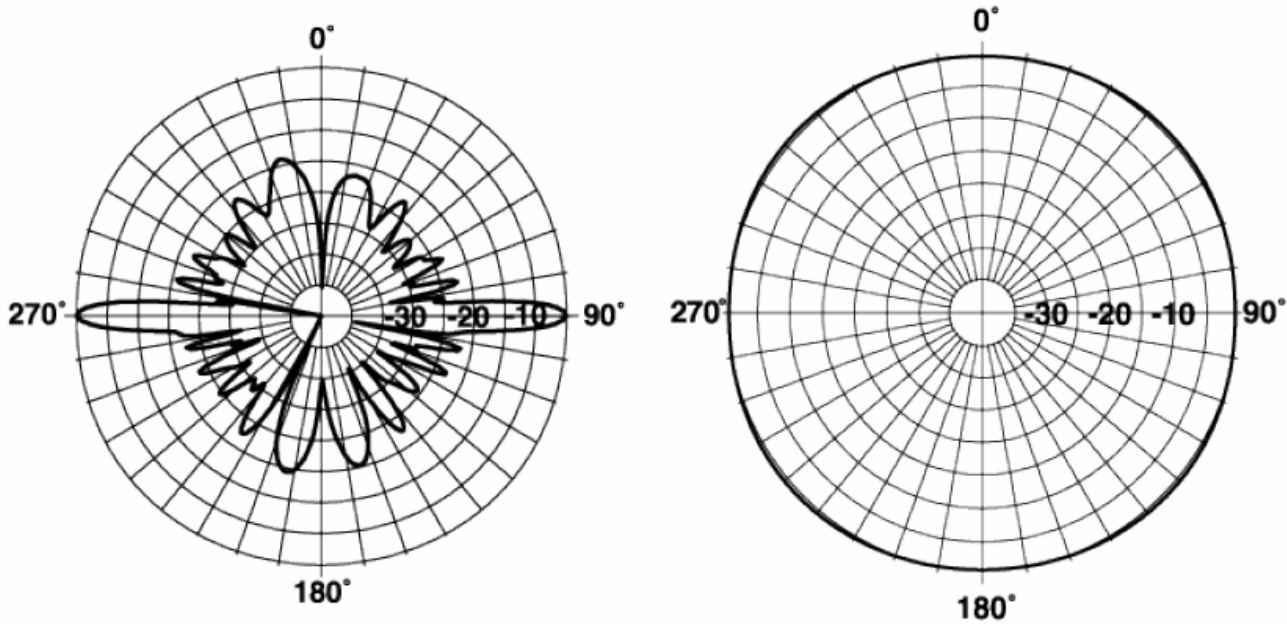

COMMANDER Omni Fiberglass Antenna, 806-841, 12.1dBi, N Female

Please visit us on the internet at <http://www.commandertech.com>

Other Documentation

All information contained in this datasheet is subject to confirmation at time of ordering