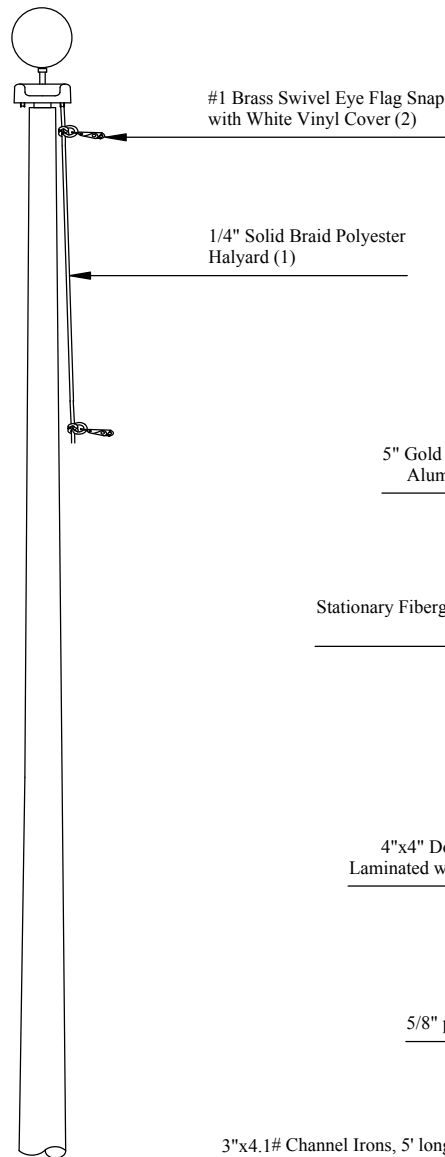

4"x4"x20' Wood Flagpole Entasis Tapered

FLAGPOLES SINCE 1885

L. PH. BOLANDER & SONS

1355 EVANS AVE. SAN FRANCISCO, CALIFORNIA, 94124
800/434-5611 FAX 415/648-0402