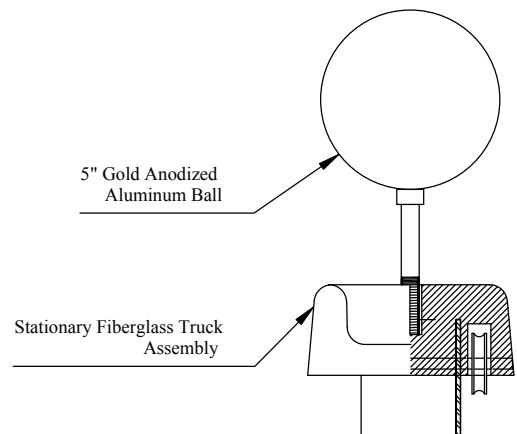

4"x4"x20' Wood Flagpole Entasis Tapered

FLAGPOLES SINCE 1885

L. PH. BOLANDER & SONS

1355 EVANS AVE. SAN FRANCISCO, CALIFORNIA, 94124
800/434-5611 FAX 415/648-0402