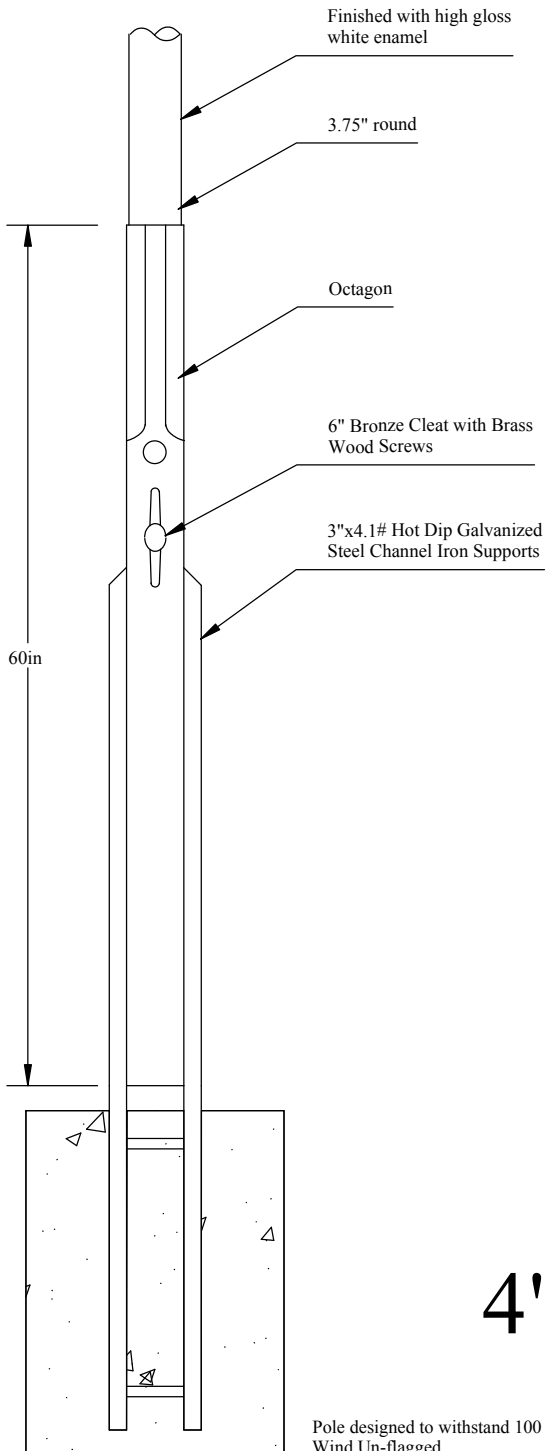

4"x4"x20' Wood Flagpole Entasis Tapered

FLAGPOLES SINCE 1885

L. PH. BOLANDER & SONS

1355 EVANS AVE. SAN FRANCISCO, CALIFORNIA, 94124
800/434-5611 FAX 415/648-0402