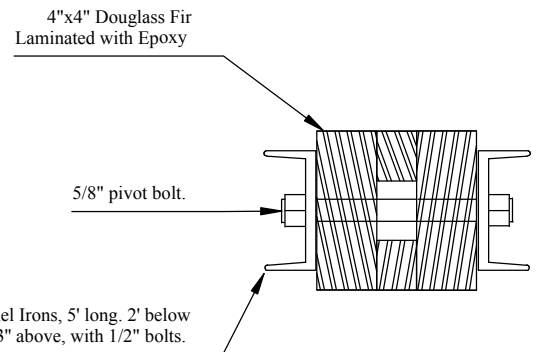

4"x4"x20' Wood Flagpole Entasis Tapered

FLAGPOLES SINCE 1885

L. PH. BOLANDER & SONS

1355 EVANS AVE. SAN FRANCISCO, CALIFORNIA, 94124
800/434-5611 FAX 415/648-0402