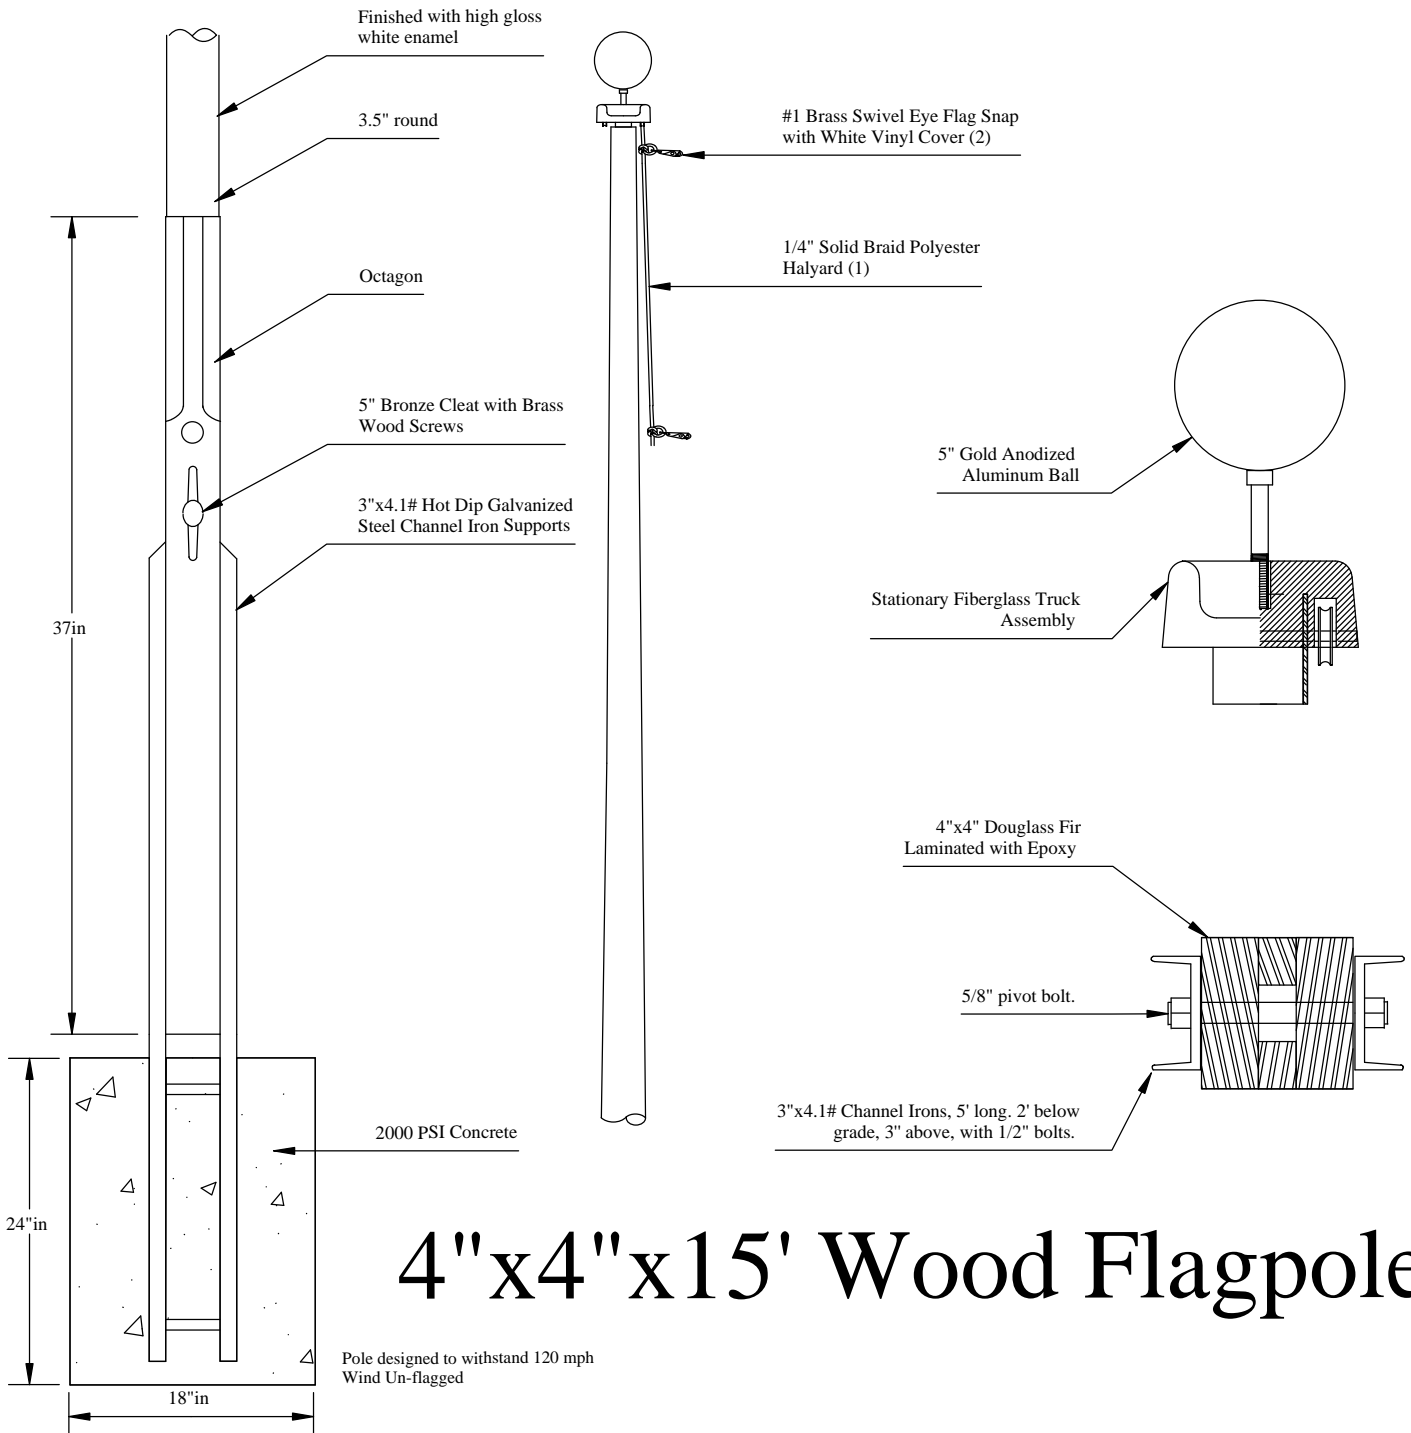

FLAGPOLES SINCE 1885

L. PH. BOLANDER & SONS

1355 EVANS AVE. SAN FRANCISCO, CALIFORNIA, 94124
800/434-5611 FAX 415/648-0402