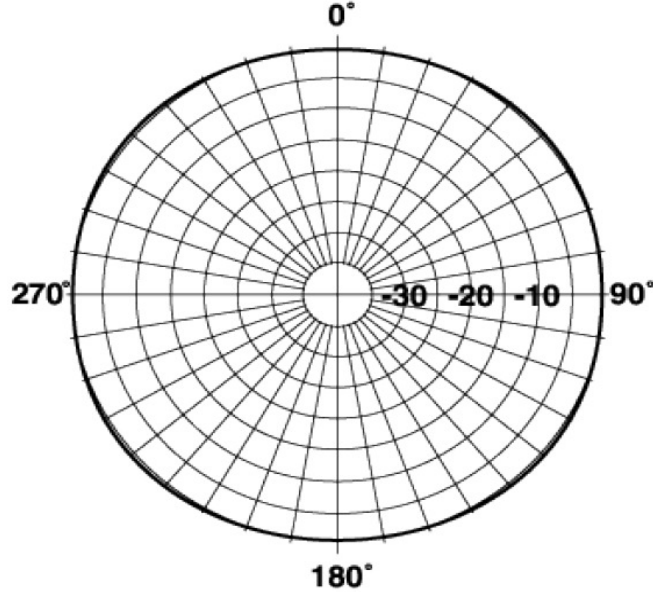

Horizontal Pattern

All i