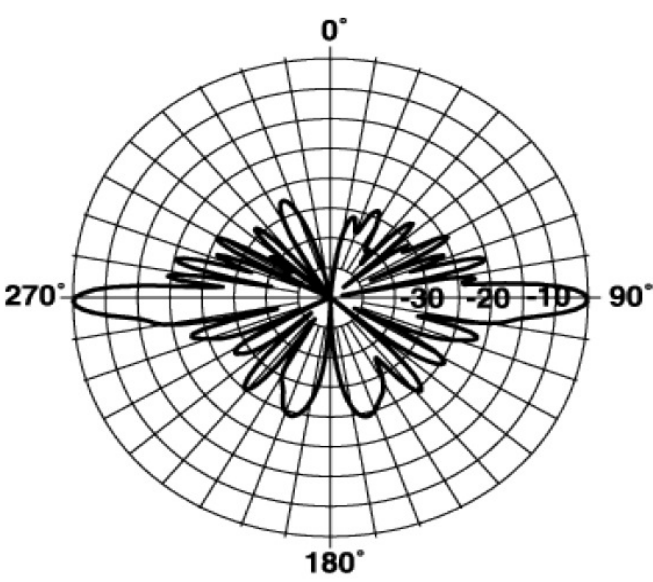

COMMANDER Omni Fiberglass Antenna, 460-470, 12.1dBi, N Female

Please visit us on the internet at <http://www.commandertech.com>

Other Documentation

Vertical Pattern