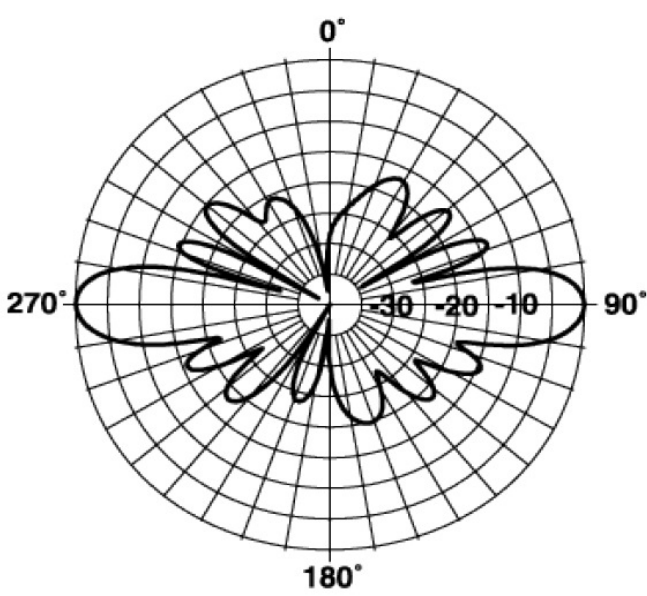

COMMANDER Omni Fiberglass Antenna, 150.5-158.5, 7.4dBi, N Female

Please visit us on the internet at <http://www.commandertech.com>

Other Documentation

Vertical Pattern